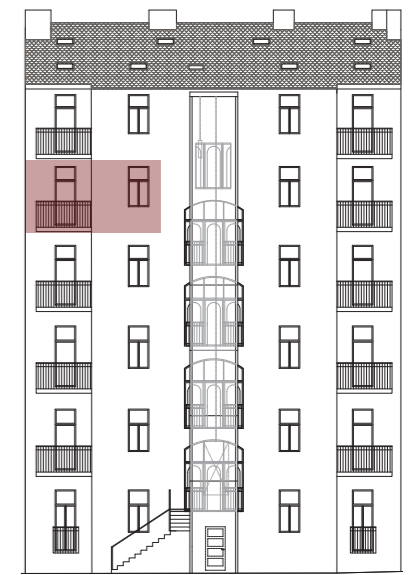

NITRANSKÁ 9

APARTMENT

1339/13

5th floor

FRONT-EASTERN ELEVATION

BACK-WESTERN ELEVATION

DISPOSITION:

APARTMENT AREA:

BALCONY AREA:

3+kk

78,6 m²

+ 3,7 m²