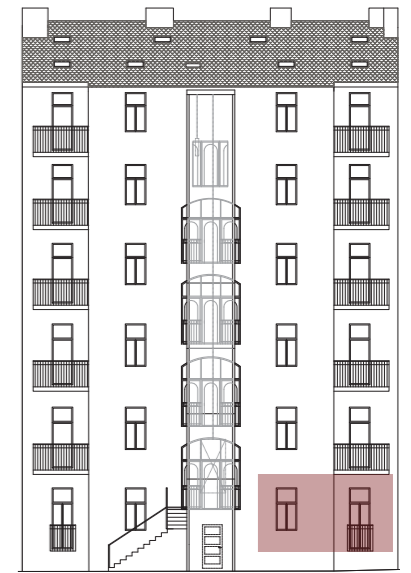

NITRANSKÁ 9

APARTMENT

1339/03

1st floor

FRONT-EASTERN ELEVATION

BACK-WESTERN ELEVATION

DISPOSITION:

APARTMENT AREA:

3+kk

72,8 m²