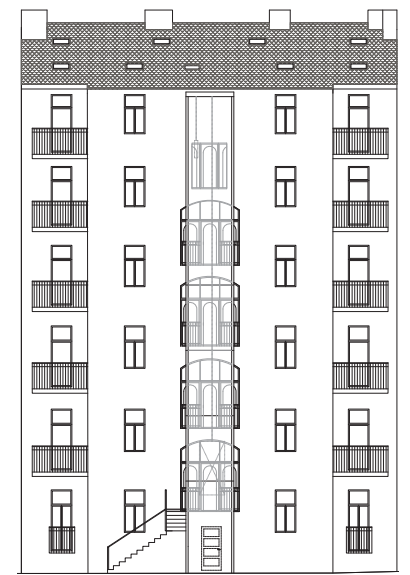

NITRANSKÁ 9

APARTMENT

1339/05
2nd floor

FRONT-EASTERN ELEVATION

BACK-WESTERN ELEVATION

DISPOSITION:

APARTMENT AREA:

2+kk

48,4 m²