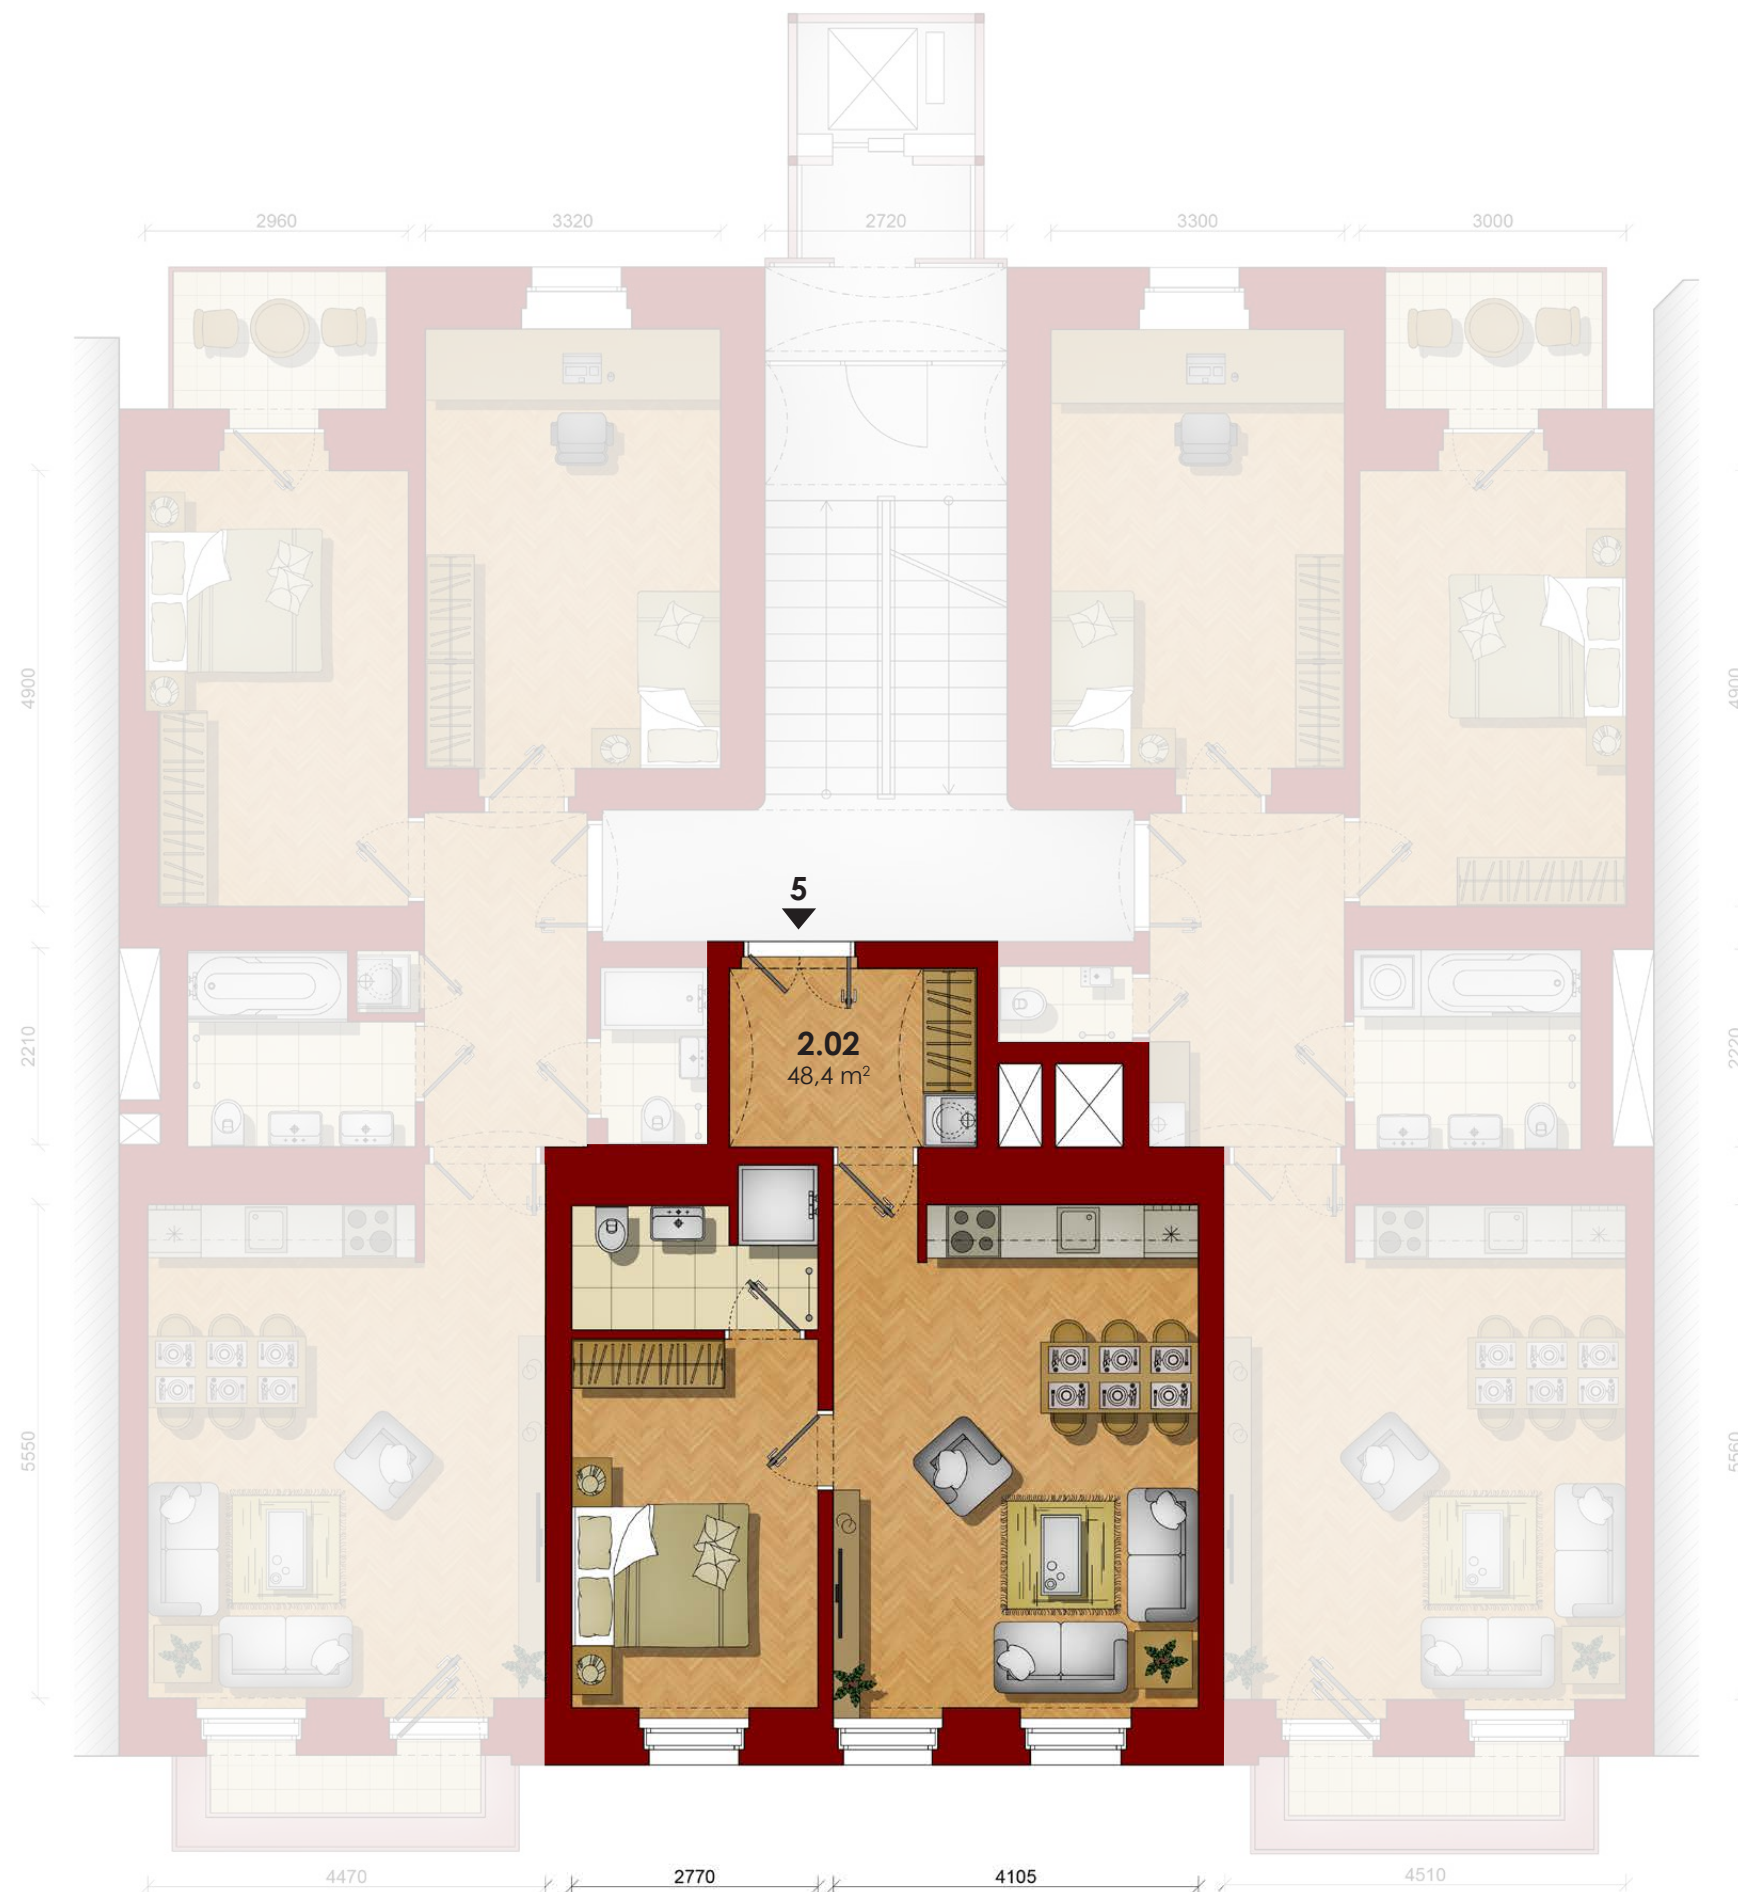

NITRANSKÁ 9

APARTMENT

1339/05
2nd floor

FRONT-EASTERN ELEVATION

BACK-WESTERN ELEVATION

DISPOSITION:

APARTMENT AREA:

2+kk

48,4 m²